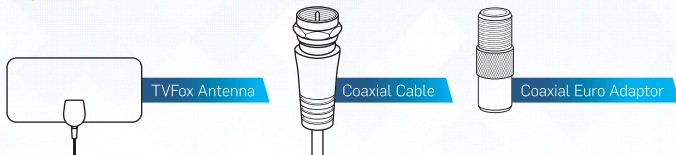

Thank you for choosing TVFox Antenna as your indoor Digital TV Antenna! You're minutes away from enjoying FREE TV! Follow these easy set-up instructions to get started!

INCLUDED:

EASY SET-UP:

1. Using the appropriate coax connector provided, connect TVFox Antenna to the back of your TV's coaxial receiver.
2. Position TVFox Antenna on the wall, window, behind a picture frame, on a shelf – wherever to get you the best reception.
 - a. Reception will depend on your geological environment.
3. Conduct a channel scan on your TV with TVFox Antenna selected as the source.
4. Enjoy your free TV content!